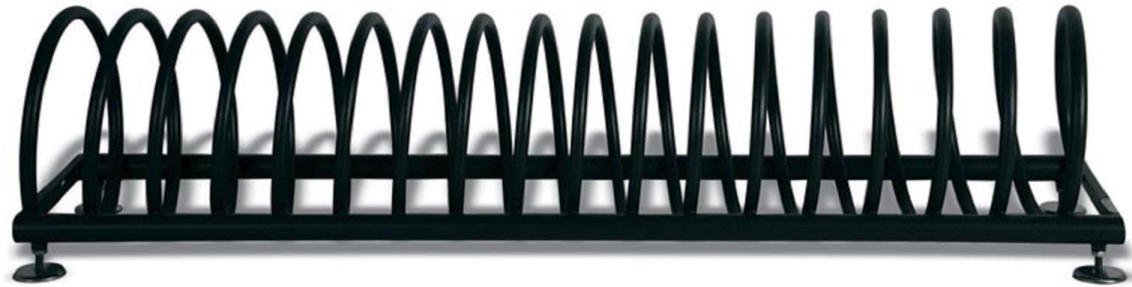

SFD

Street Furniture Direct

Street Furniture Direct Limited
Auckland Street, Burslem, Stoke on Trent,
Staffordshire ST6 2AY
T 0800 13 13 389
F 01782 577761
E enquires@streetfurnituredirect.co.uk
W streetfurnituredirect.co.uk

When you need
it yesterday

Spiral Cycle Rack

Description:

SFD461

The Spiral bike rack is a steel tube spiral $\text{Ø}20 \times 1.5\text{mm}$, welded to the base frame that is a $\text{Ø}40 \times 2\text{mm}$ steel tube, 3mm thick. The standard feet prepared for anchoring on concrete (bolts not included) can be optionally replaced by adjustable stainless steel feet to be laid on the floor, or with another version insertable in the soil.

The whole structure is galvanised and polyester powder coated. Dimensions of space occupied for each module: $1455 \times 355\text{mm}$, height 367mm.